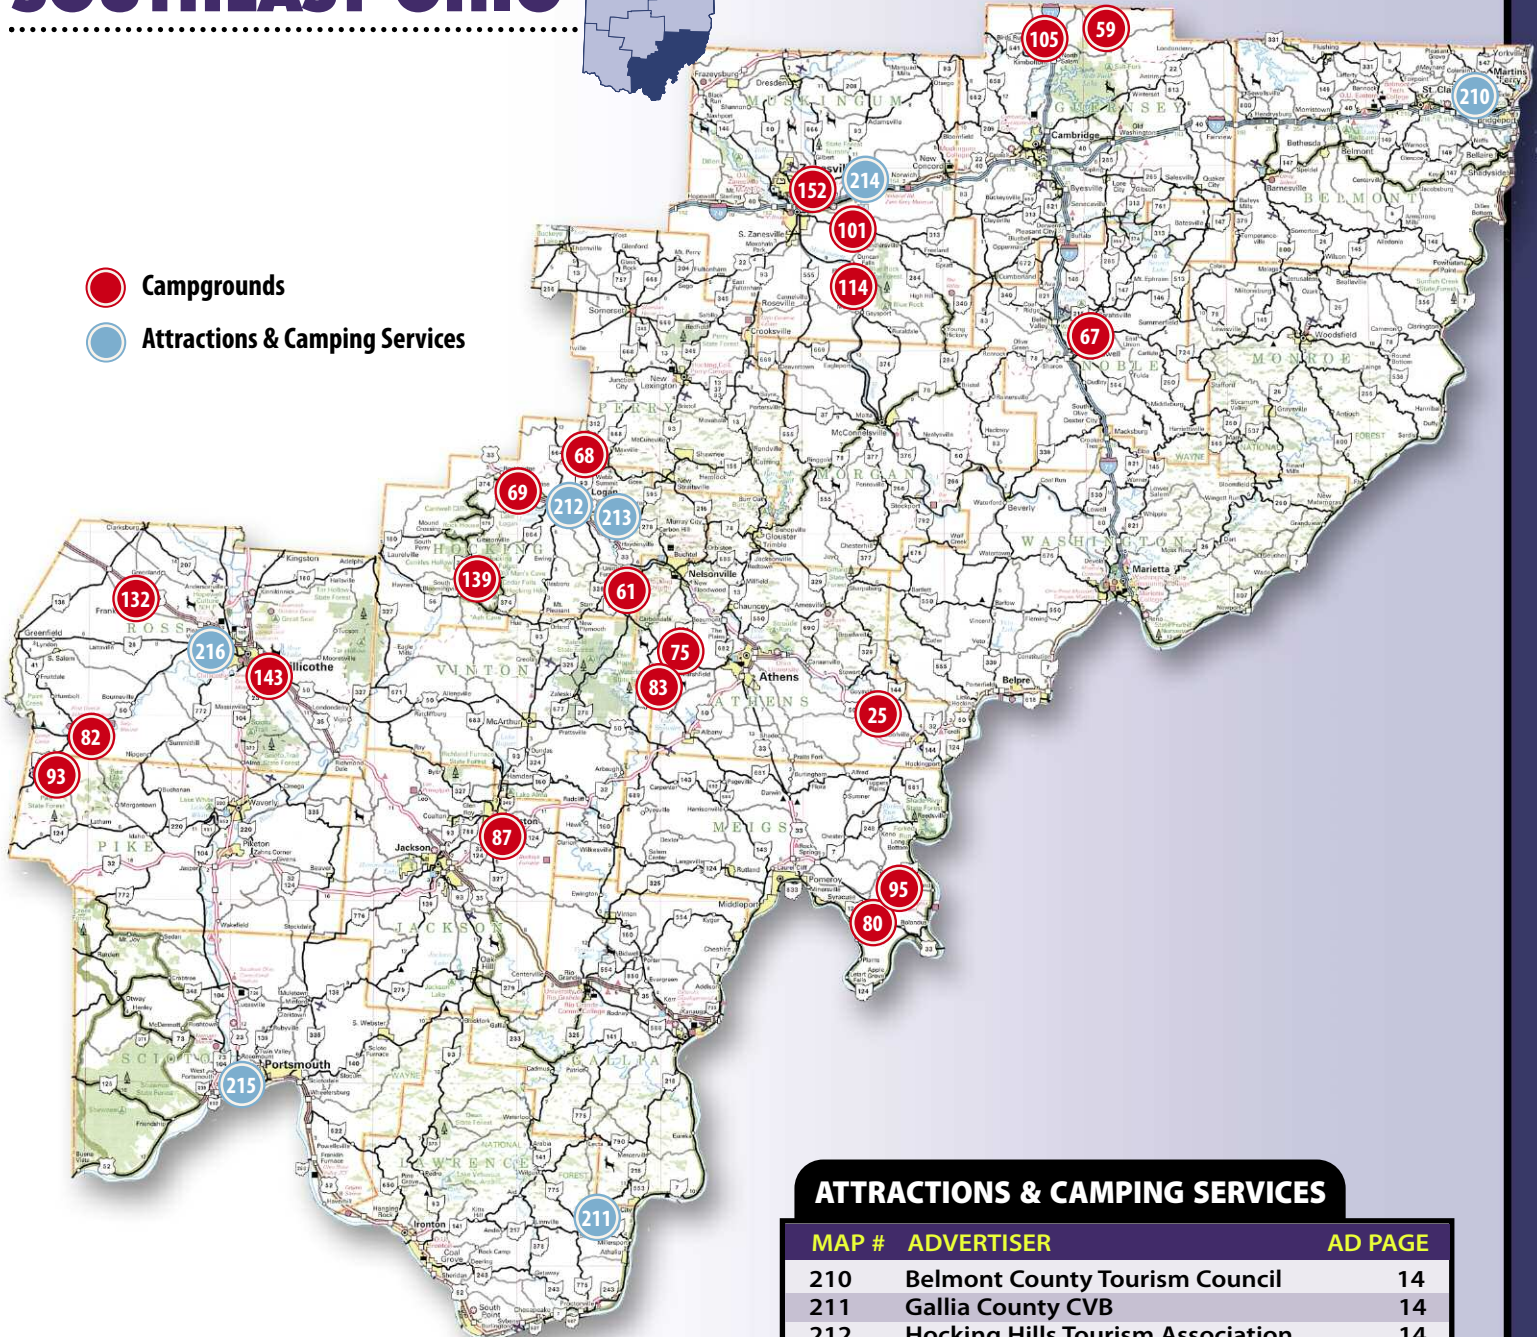

# SOUTHEAST OHIO

## ATTRACTIONS & CAMPING SERVICES

MAP #	ADVERTISER	AD PAGE
210	Belmont County Tourism Council	14
211	Gallia County CVB	14
212	Hocking Hills Tourism Association	14
213	Hocking Hills Canoe Livery	24
214	Lorena Strenwheeler	14
215	Portsmouth Scioto County CVB	14
216	Ross-Chillicothe CVB	14

## OHIO CAMPGROUND OWNERS ASSOCIATION

# CAMPGROUND GUIDE

MAP #	CAMPGROUND	AD PAGE	MAP #	CAMPGROUND	AD PAGE
25	Carthage Gap	—	87	Lazy Dog Camp – Resort	—
59	Grand Haven Resort	—	93	Long's Retreat Family Resort	3, 19
61	Happy Hills Campground & Cabins	24	95	Maplewood Lake Christian Campground	—
67	Hillview Campgrounds	—	101	National Road Campground	—
68	Hocking Valley Canoe Livery & Campground	24	105	Paradise Valley Campground	—
69	Hocking Hills KOA	4, 6	114	Riverview Campground	—
75	Indian Mound Campground	—	132	Sun Valley Campground	26
80	Kountry Resort Campground	—	139	Top O' The Caves	—
82	LB Camping & RV Sales	—	143	Walnut Creek Campground	—
83	Lake Snowden Campground	—	152	Wolfies Family Campground	—