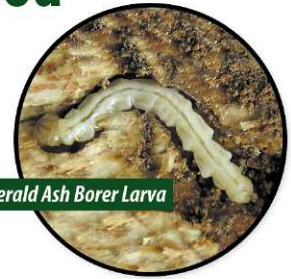

In an effort to protect the state's more than 3.8 billion ash trees, the Department of Agriculture has issued a quarantine for Ohio counties where infestations have been identified. These counties are Allen, Ashland, Auglaize, Butler, Clark, Clermont, Cuyahoga, Defiance, Delaware, Erie, Fairfield, Franklin, Fulton, Greene, Hamilton, Hancock, Hardin, Henry, Huron, Licking, Logan, Lorain, Lucas, Mahoning, Marion, Medina, Mercer, Miami, Montgomery, Morrow, Ottawa, Paulding, Pickaway, Pike, Portage, Putnam,

Richland, Sandusky, Scioto, Seneca, Union, Summit, Van Wert, Warren, Wayne, Williams, Wood, and Wyandot. To reduce the risk of the insect moving to uninfested parts of the state, the department has also added five additional counties to the quarantine list: Champaign, Crawford, Darke, Preble, and Shelby.

WHAT DOES THIS MEAN FOR FIREWOOD

Under the quarantine, it is illegal to move ash trees, ash logs, ash branches, ash wood chips, ash bark, and all hardwood firewood out of Ohio's quarantined areas. These materials can move freely within, but cannot leave, contiguous quarantined areas. Please only purchase campfire wood from the campground you are visiting or from local vendors near your campsite to help cut down on the transfer and growth of the emerald ash borer population.

For more information about the Emerald Ash Borer infestation, visit www.agri.ohio.gov/eab.

Emerald Ash Borer Larva